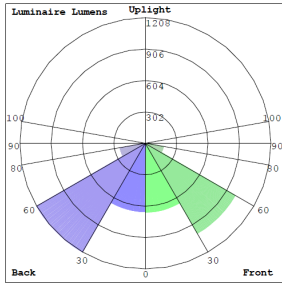

Technical Specifications

Electrical:

- Voltage: 120~277V AC/50~60 Hz
- Wattage: 10W/ 15W/ 20W/ 30W
- Power Factor: >0.9
- Efficacy: 130 LPW

Mechanical:

- Die-cast Aluminum Housing with Powder Coat Finish (Silver Finish)
- LED: Philips Lumileds Luxeon 2835 High Flux LED
- Solid State Lighting technology for long life, no Maintenance needed and High-Efficiency
- High Conductive Aluminum LED Board
- 90° Adjustable 1/2" Knuckle Mount
- IP Rating: IP65
- Operating Temperature: -40°F to 104°F
- Suitable for Wet Locations

Lighting:

- Dimming: 0~10V Dimmable
- Optic Lens Type: III
- Cord type: 13" #18 AWG stranded wires
- Multi-CCT Power - The Switch is on the Bottom of the Fixture
- Total Lumens: 3900LM Max.
- Color Temperature: 3000K/ 4000K/ 5000K/ 5700K
- Color Rendering Index: ≥ 82
- Beam Angle: 120°X 90°

Photometrics: LFX-SM-10-30W-MCTP-KN-SV

BUG Rating: B2-U0-G1

Area 40'x 50' Mounting Height: 20'

Other Views:

Side View

Front View

Back View

Performance Table: LFX-SM-10-30W-MCTP-KN-SV