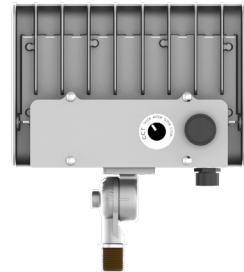

Technical Specifications

Electrical:

- Voltage: 120~277V AC/50~60 Hz
- Wattage: 10W/ 15W/ 20W/ 30W
- Power Factor: >0.9
- Efficacy: 130 LPW

Mechanical:

- Die-cast Aluminum Housing with Powder Coat Finish (Silver Finish)
- LED: Philips Lumileds Luxeon 2835 High Flux LED
- Solid State Lighting technology for long life, no Maintenance needed and High-Efficiency
- High Conductive Aluminum LED Board
- 90° Adjustable 1/2" Knuckle Mount
- IP Rating: IP65
- Operating Temperature: -40°F to 104°F
- Suitable for Wet Locations

Applications:

- Ideal for general site lighting, alleys, loading docks, doorway, pathway and parking areas.
- Replace existing HID flood lights/ wall packs

Other Models:

• 30W | 3900LM | LFX-SM-10-30W-MCTP-KN-WH • 30W | 3900LM | LFX-SM-10-30W-MCTP-KN • 30W | 3900LM | LFX-SM-10-30W-MCTP-BK

Photometrics: LFX-SM-10-30W-MCTP-KN-SV

BUG Rating: B2-U0-G1

Area 40'x 50' Mounting Height: 20'

Other Views:

Side View

Front View

Back View

Performance Table: LFX-SM-10-30W-MCTP-KN-SV